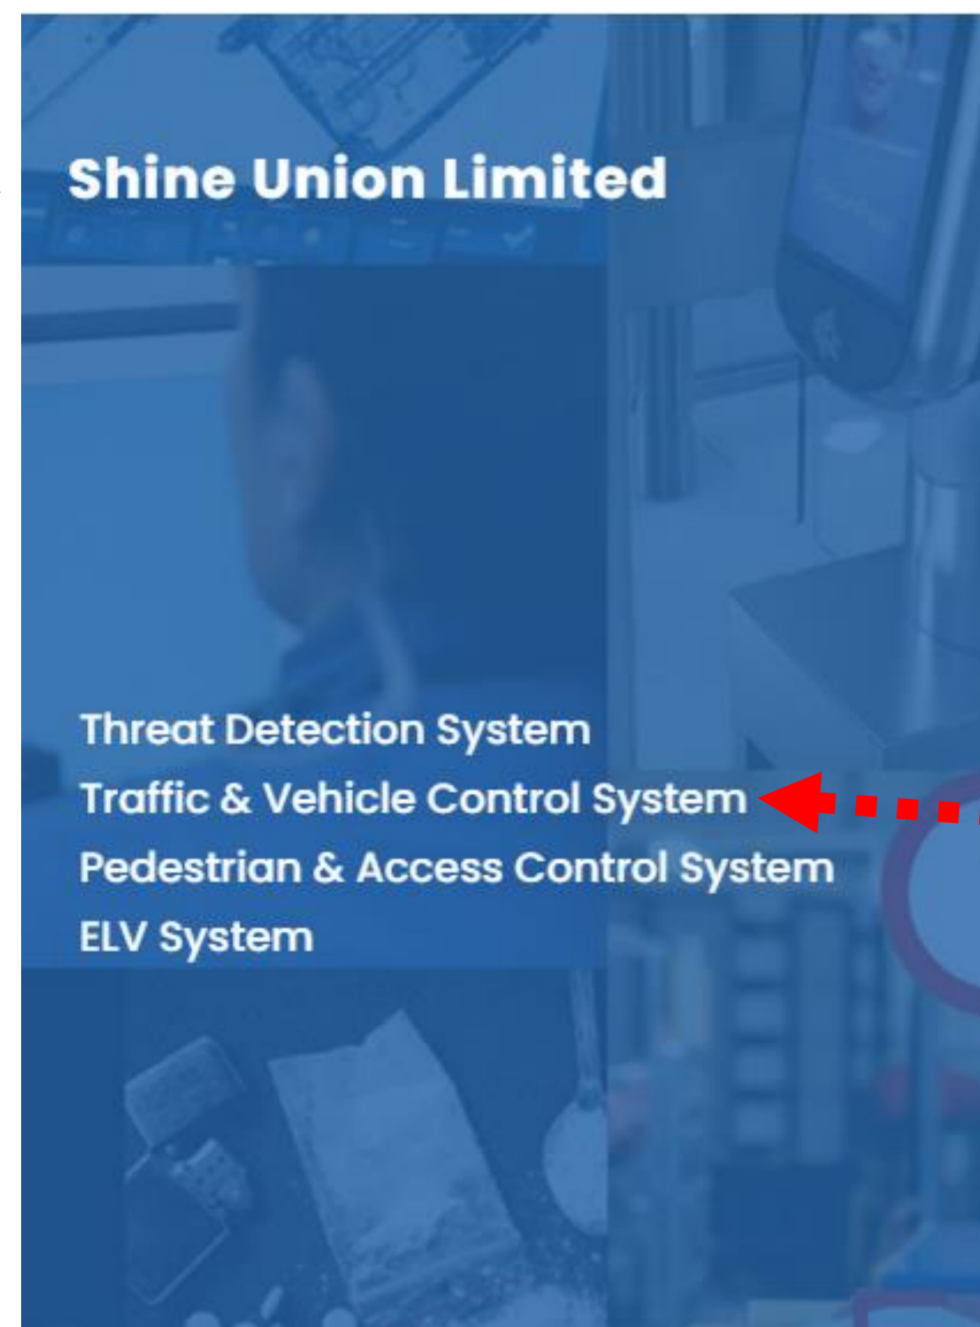

1. 當光標指向任何目錄時,需有改變和字母變粗體,
2. 點擊後跳到SU 網站相關第二頁

字母可以大一點